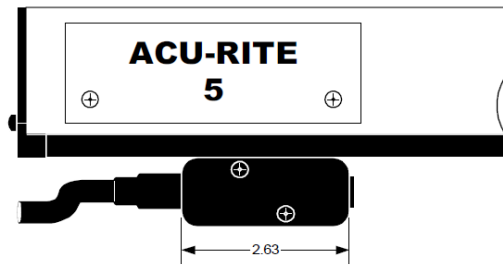

AR-5 SCALE Mfg. 1973 to 2003

Resolution Label

Connector Types

New and used inventory list
Please call for availability and pricing
New items available by order
Not all items appear on inventory list please call for more information