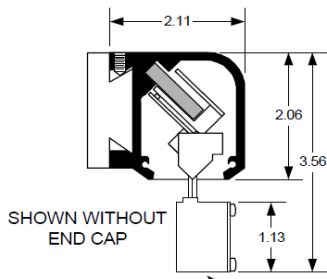

AR-5 SCALE Mfg. 1973 to 2003

Resolution Label

Connector Types

New and used inventory list
Please call for availability and pricing
New items available by order
Not all items appear on inventory list please call for more information